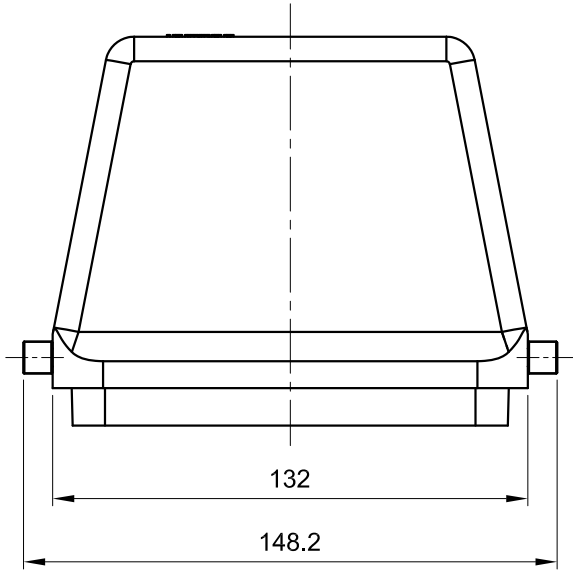

B

B

C

C

D

D

 All Dimensions in mm Original Size DIN A4	Date 2020-08-10	Drawing No. TC4631766	Rev. A00	Scale 1:2
	Part No. 10 12 048 1005	Created by Shuxu Huang	Checked by Yiyi Luo	Page 1/1
 InKonn (Suzhou) Electric Technology Co.,Ltd. Type Name HMB48-HTE-DR-M50				