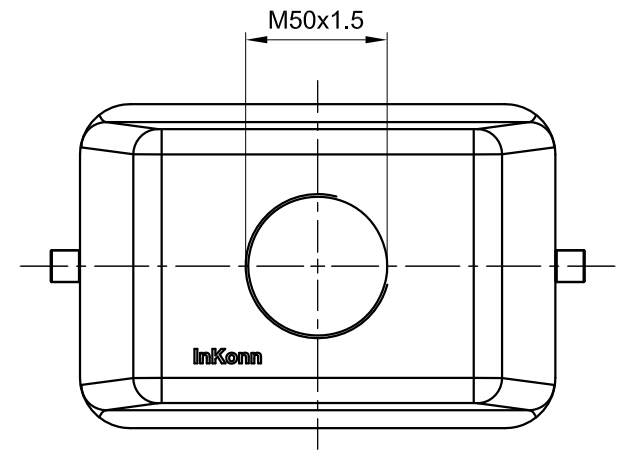

B

B

C

C

D

D

 All Dimensions in mm Original Size DIN A4	Date 2020-08-10	Drawing No. TC4631766	Rev. A00	Scale 1:2
	Part No. 10 12 048 1005	Created by Shuxu Huang	Checked by Yiyi Luo	Page 1/1
 InKonn (Suzhou) Electric Technology Co.,Ltd. Type Name HMB48-HTE-DR-M50				