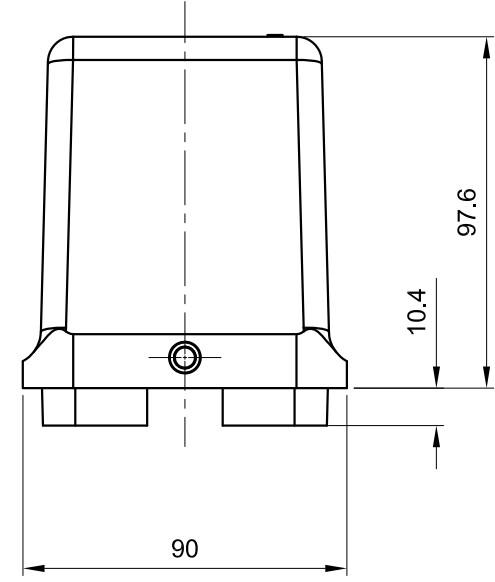

B

B

C

C

D

D

 All Dimensions in mm Original Size DIN A4	Date 2020-08-10	Drawing No. TC4631766	Rev. A00	Scale 1:2
	Part No. 10 12 048 1005	Created by Shuxu Huang	Checked by Yiyi Luo	Page 1/1
 InKonn (Suzhou) Electric Technology Co.,Ltd. Type Name HMB48-HTE-DR-M50				